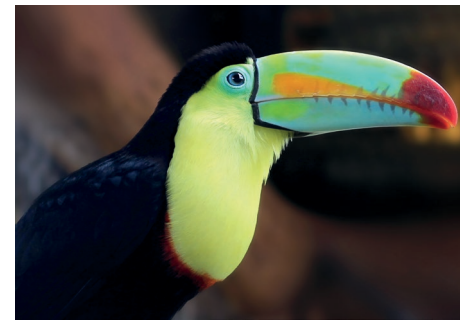

COSTA RICA & PANAMA

TOUR HIGHLIGHTS

- Chocolate-tasting tour
- Rainforest canopy walk
- Monteverde Cloud Forest
- Meet the Embera tribe
- Cruise the Panama Canal
- Bocas beach break

18 DAYS FROM

PER PERSON $10,360 TWIN SHARE

✈ FROM SYDNEY & MELBOURNE

DOWNLOAD OUR **NEW** SOUTH & CENTRAL AMERICA BROCHURE ONLINE!